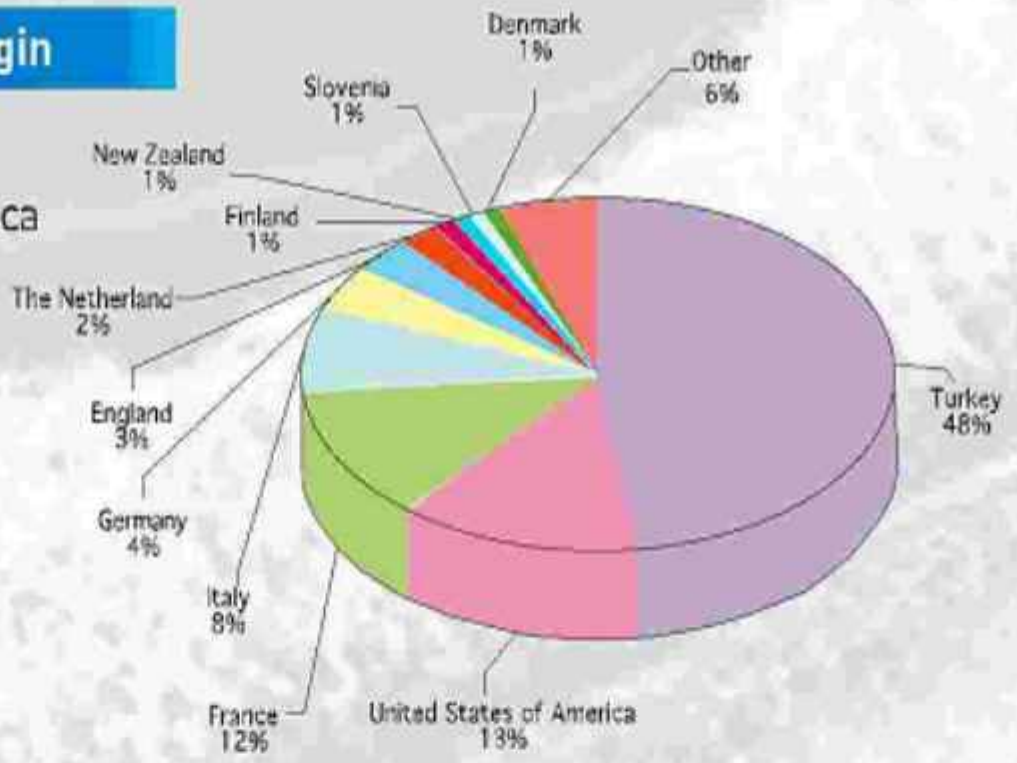

2009 Participants' Origin

- Turkey
- United States of America
- France
- Italy
- Germany
- England
- The Netherland
- Finland
- New Zealand
- Slovenia
- Denmark
- Other

2009 Participant Satisfaction

- High
- Very High
- Moderate
- Low

- < -8,87m boats
- 8,87m - 12,20m (30' -40')
- 12,21m-15,25m (41' -50')
- 15,26m-18,30m (51' -60')
- 25m< boats
- 25m> boats
- Multi body boats