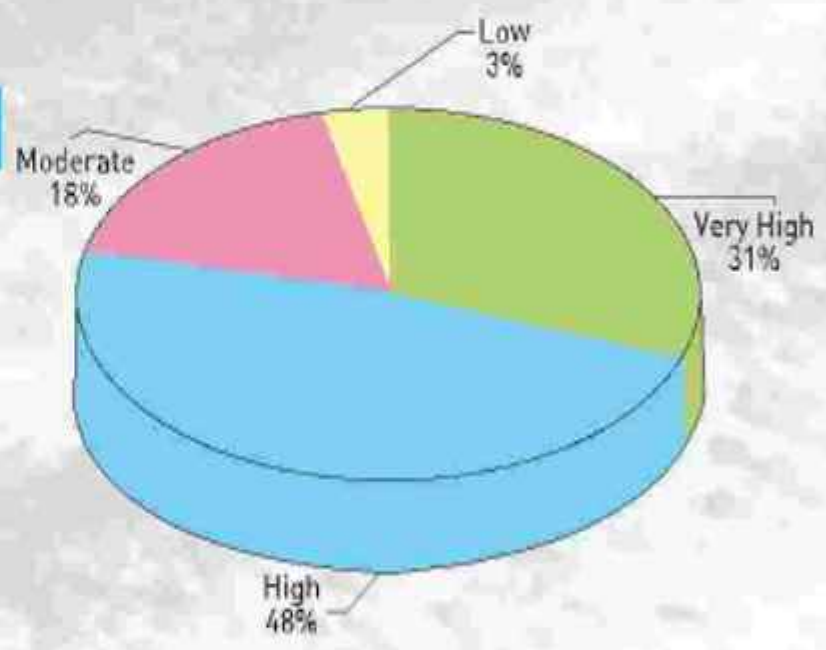

2009 Participants' Origin

- Turkey
- United States of America
- France
- Italy
- Germany
- England
- The Netherland
- Finland
- New Zealand
- Slovenia
- Denmark
- Other

2009 Participant Satisfaction

- High
- Very High
- Moderate
- Low

- < -8,87m boats
- 8,87m - 12,20m (30' -40')
- 12,21m-15,25m (41' -50')
- 15,26m-18,30m (51' -60')
- 25m< boats
- 25m> boats
- Multi body boats