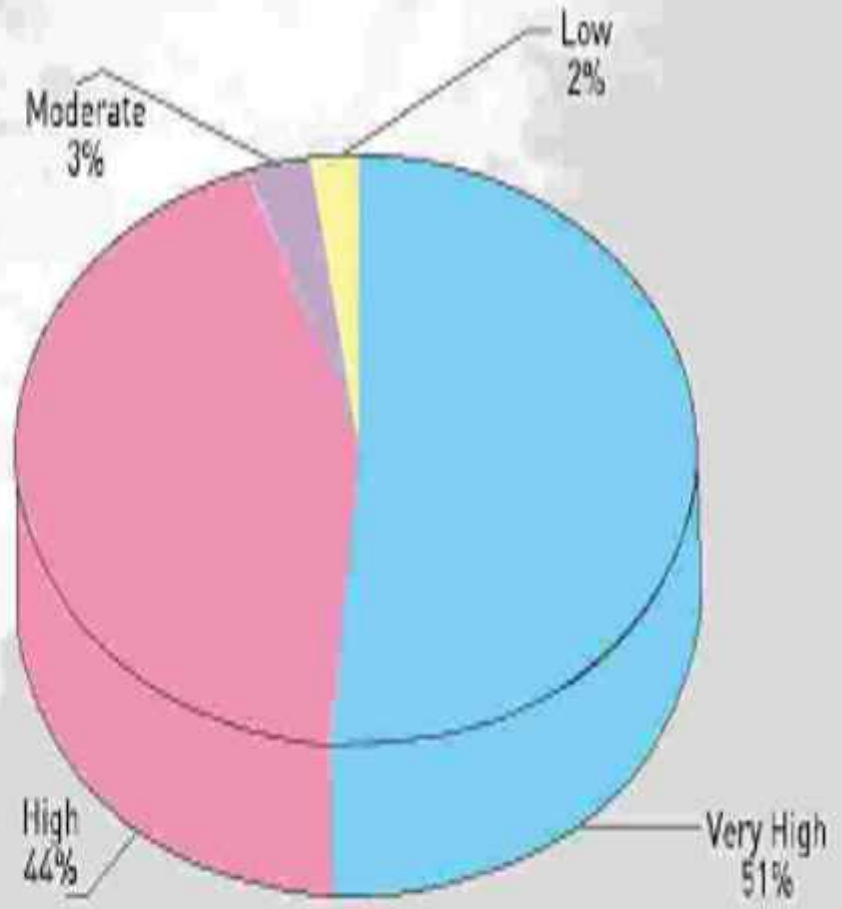

2009 Visitor Satisfaction

- Very High
- High
- Moderate
- Low