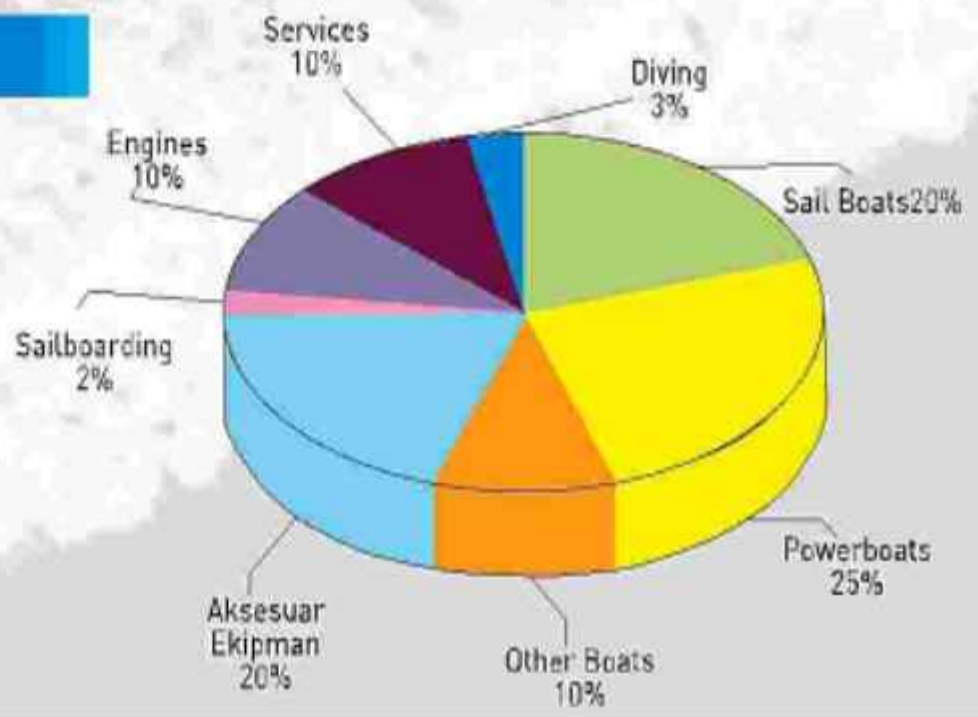

2009 Participants' Origin

- Turkey
- United States of America
- France
- Italy
- Germany
- England
- The Netherland
- Finland
- New Zealand
- Slovenia
- Denmark
- Other

2009 Participant Satisfaction

- High
- Very High
- Moderate
- Low

2009 Exhibitor Profile

- Powerboats
- Accessories/Equipment
- Sailboats
- Other Boats
- Engines
- Services
- Diving
- Sailboarding

2009 Visitor Satisfaction

- Very High
- High
- Moderate
- Low

2009 Exhibited Boats' Lengths

- < -8,87m boats
- 8,87m - 12,20m (30' -40')
- 12,21m-15,25m (41' -50')
- 15,26m-18,30m (51' -60')
- 25m< boats
- 25m> boats
- Multi body boats